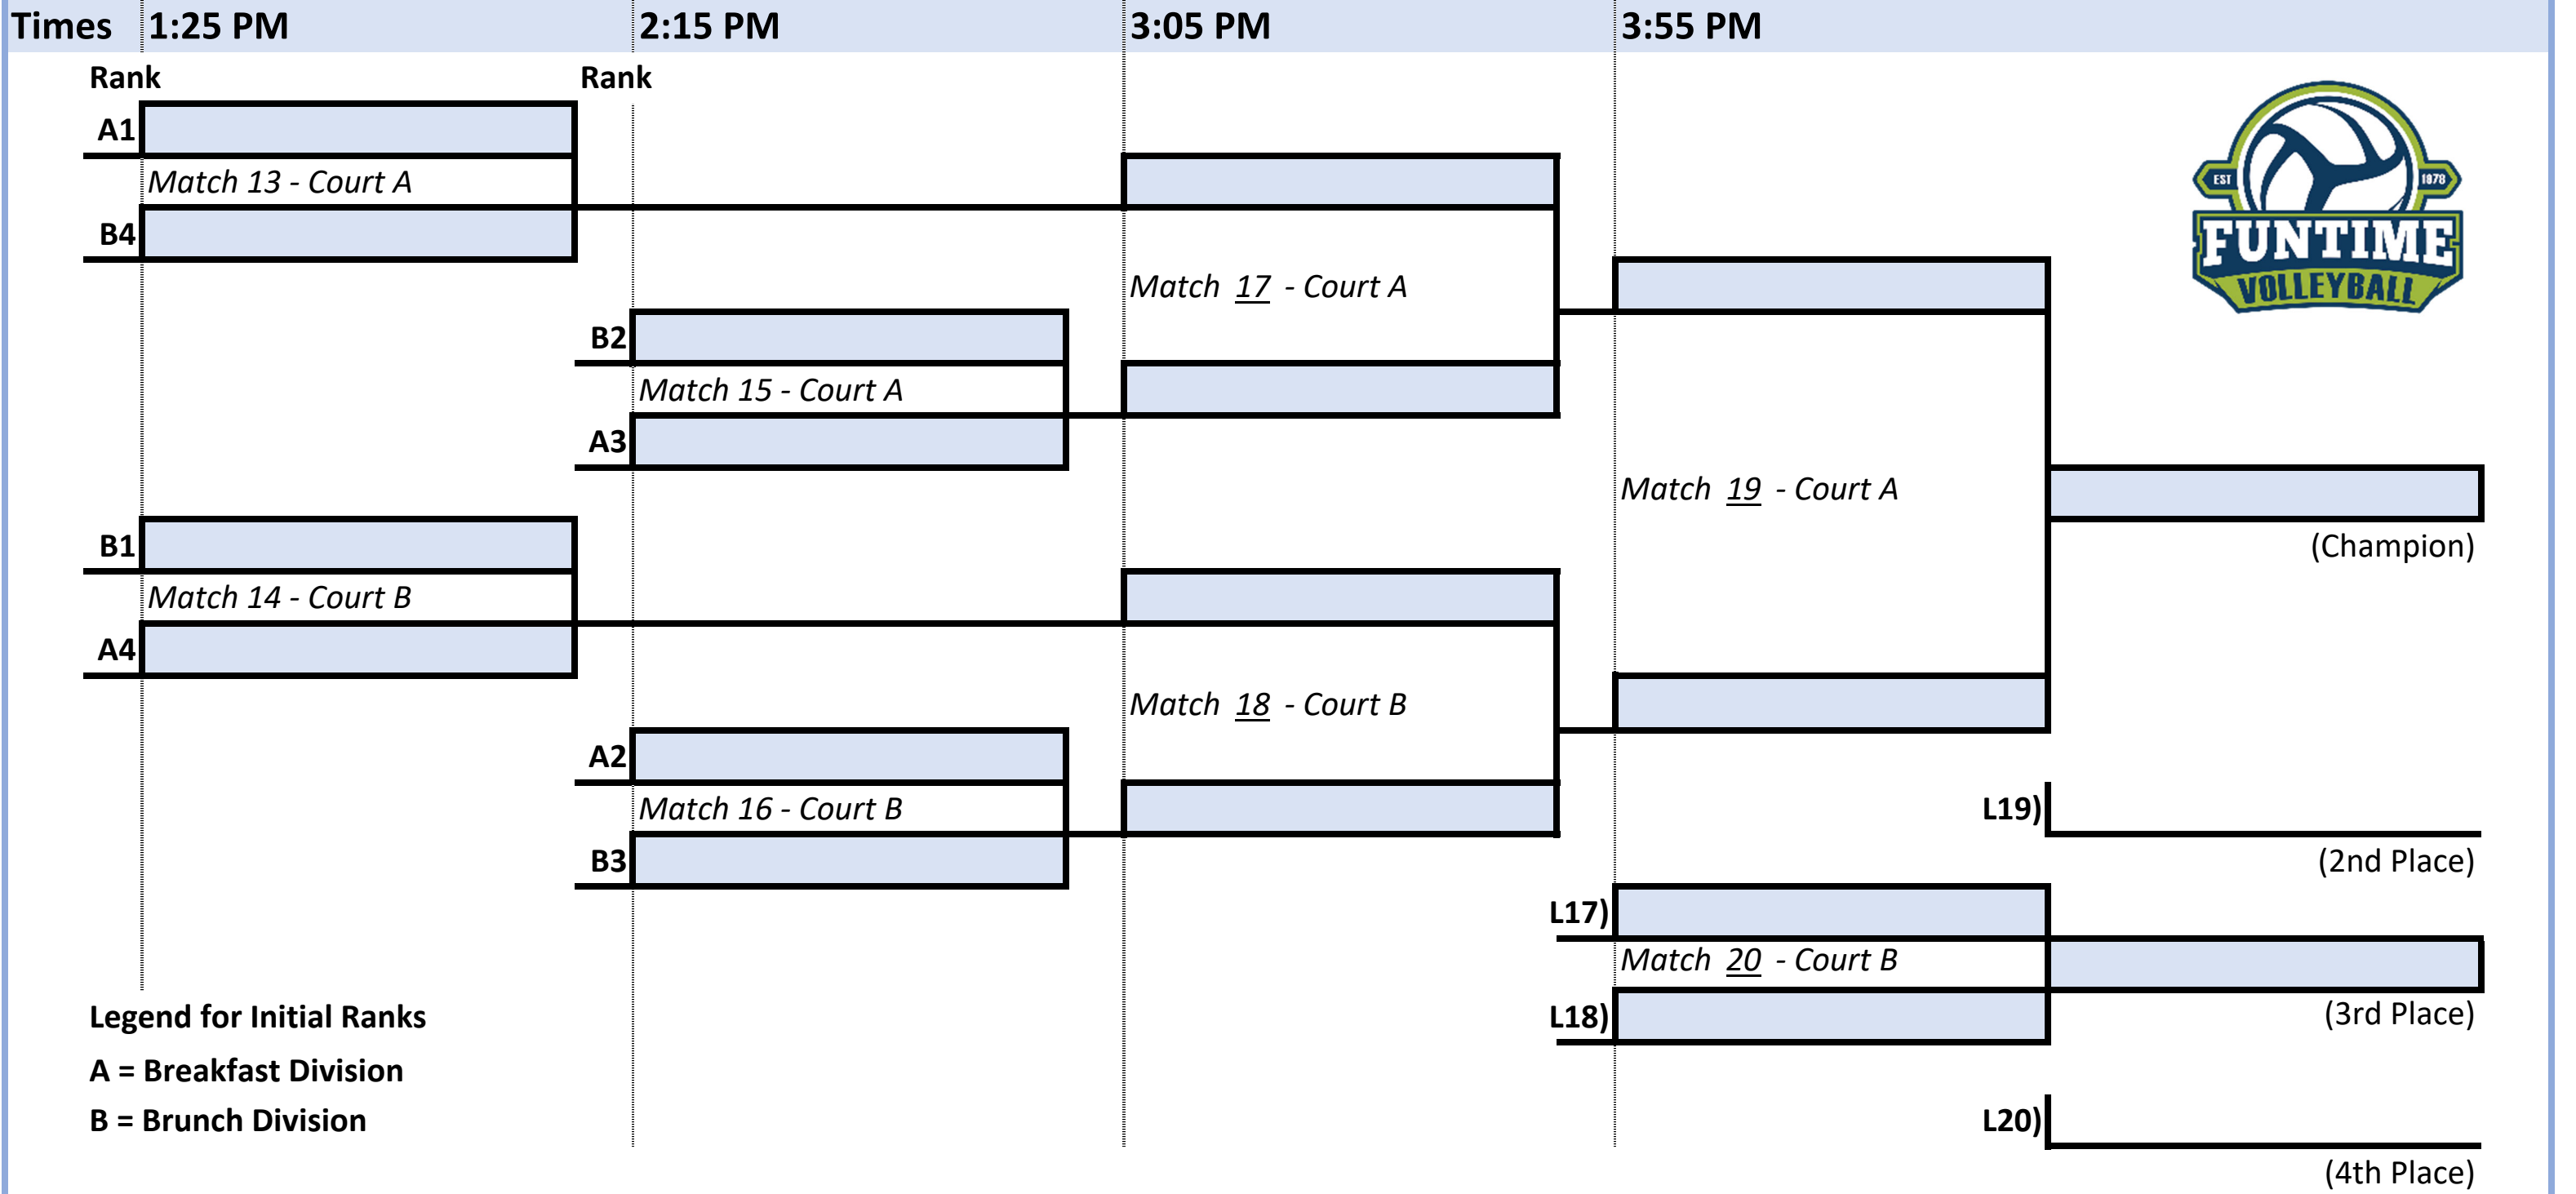

# Funtime Volleyball - The Scrambler

Facility: SUCCI (Minowaadiziwin) Wellness Centre

Winner takes best 2 out of 3 sets

## Seeded Single Elimination with Bonus Playoff for 3rd Place

Saturday

Last match is expected to end around: 4:40 PM

1st & 2nd sets play to 25 points, must win by 2, cap 27. 3rd set plays to 15 points, must win by 2, cap 17.

Play continues until there is a winner. All teams get a maximum 5-minute warmup prior to play.